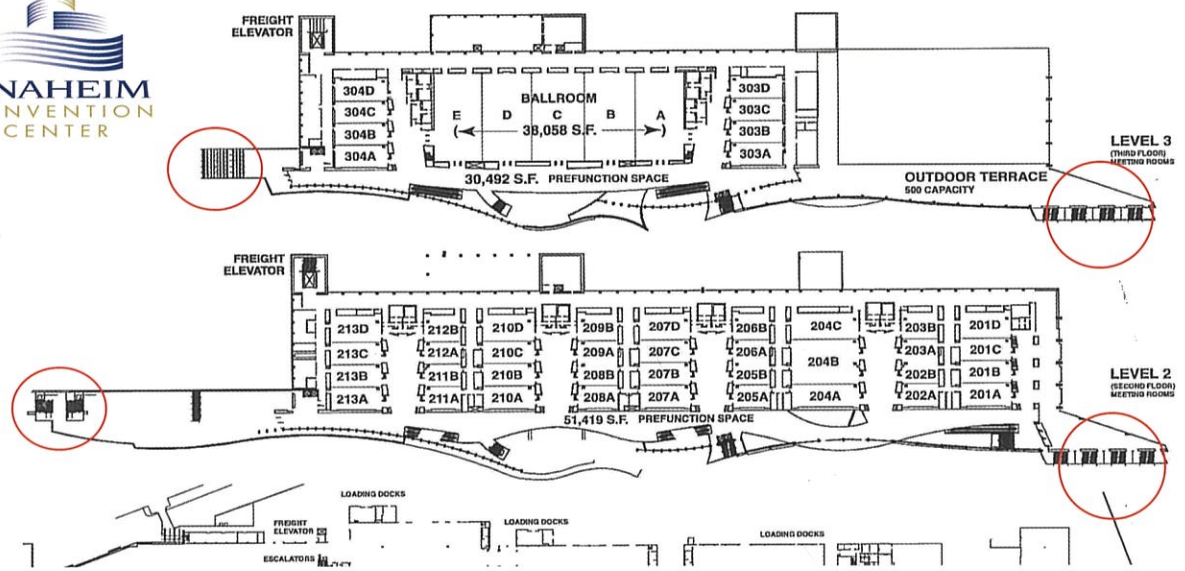

Evacuation Areas

Evacuation areas:

- 1: East side of Arena by water fountain.
- 2: Convention Way turn around area.
- 3: South end of exterior exhibition Hall D
- 4: Car Park 5 parking lot.
- 5: Car Park 7 parking lot.

Evacuation Route