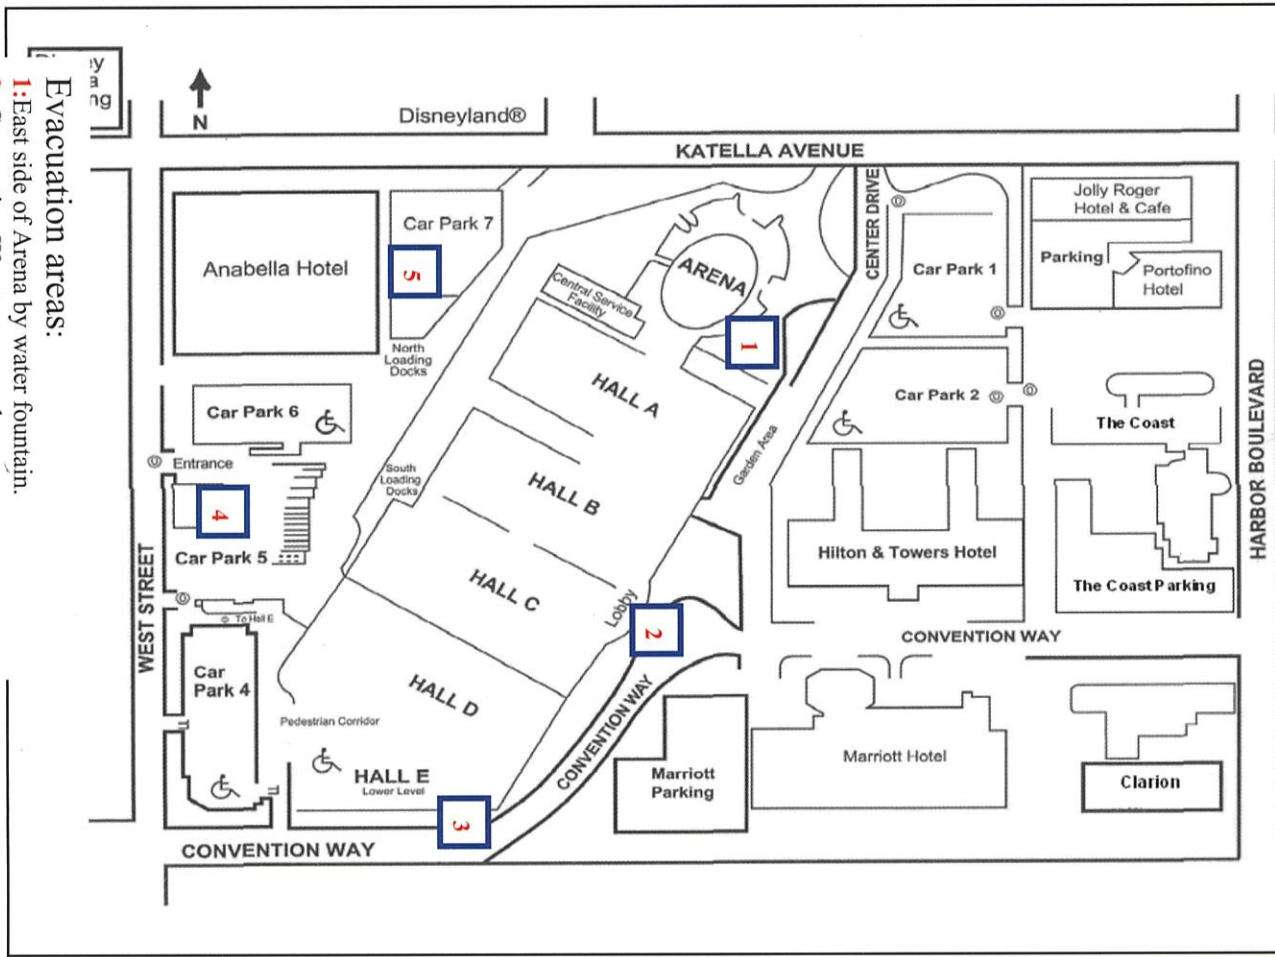

Evacuation Areas

Evacuation areas:

- 1: East side of Arena by water fountain.
- 2: Convention Way turn around area.
- 3: South end of exterior exhibition Hall D
- 4: Car Park 5 parking lot.
- 5: Car Park 7 parking lot.

Evacuation Route